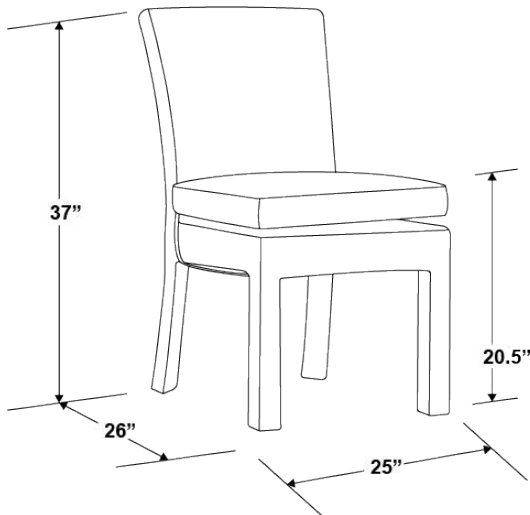

## HAVANA ARMLESS DINING CHAIR

SKU 1701-1A

### SPECS

Width: 25"

Depth: 26"

Height: 37"

Seat Height: 20.5"

Weight: 22 lbs

- Fully welded powder-coated aluminum frame wrapped in virgin HDPE Resin Wicker in Weathered Tobacco Leaf.
- Sunset West Progressive Springing System Technology.
- Non-marking plastic glides.
- Commercial Quality Construction.
- Weather resistant, high-resiliency foam cushions.
- Stocked in Premium Sunbrella fabric in Canvas Flax.
- Custom Cushions available in approx. 4 weeks.
- Standard 54" fabric COM yardage required: 1 yard.