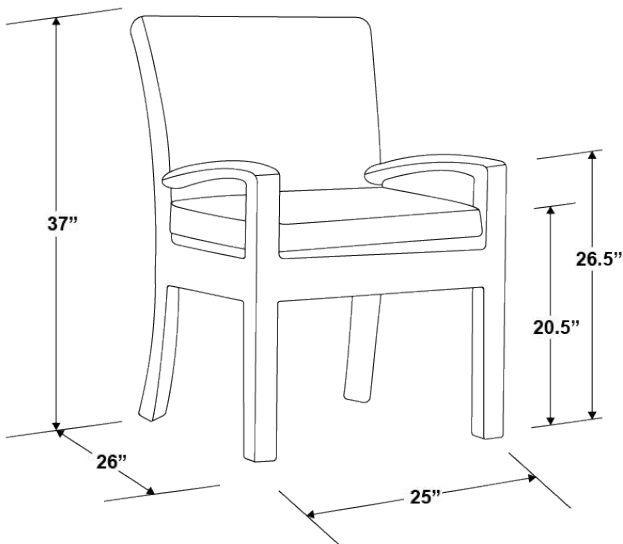

HAVANA DINING CHAIR

SKU 1701-1

SPECS

Width: 25"

Depth: 26"

Height: 37"

Arm Height: 26.5"

Seat Height: 20.5"

Weight: 22 lbs

- Fully welded powder-coated aluminum frame wrapped in virgin HDPE Resin Wicker in Weathered Tobacco Leaf.
- Sunset West Progressive Springing System Technology.
- Non-marking plastic glides.
- Commercial Quality Construction.
- Weather resistant, high-resiliency foam cushions.
- Stocked in Premium Sunbrella fabric in Canvas Flax.
- Custom Cushions available in approx. 4 weeks.
- Standard 54" fabric COM yardage required: 1 yard.