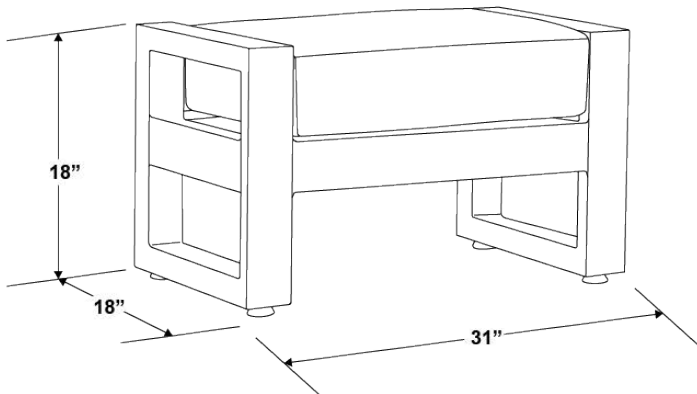

NEWPORT OTTOMAN

SKU 4801-OTT

SPECS

Width: 31"
Depth: 18"
Height: 18"
Weight: 20 lbs

- Fully welded, scratch-resistant powder-coated aluminum frame.
- Weather resistant, high-resiliency foam cushions.
- Stocked in Premium Sunbrella fabric in Cast Silver.
- Custom Cushions available in approx. 4 weeks.
- Adjustable Non-Marring Feet.
- Commercial Quality Construction.
- Standard 54" fabric COM yardage required: 2 Yards.