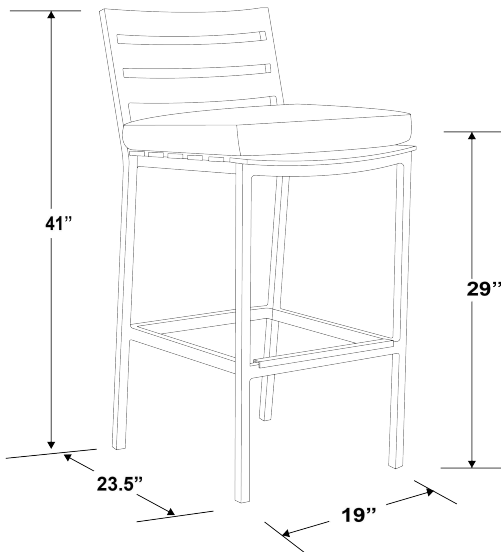

MESA BAR STOOL

SKU 321-7B

SPECS

Width: 24"

Depth: 23.5"

Height: 41"

Seat Height: 29"

Weight: 13 lbs

- Fully welded, scratch-resistant powder-coated aluminum frame in Graphite finish.
- Adjustable Feet.
- Commercial Quality Construction.
- Weather resistant, high-resiliency foam cushions.
- Stocked in Premium Sunbrella fabric in Cast Pumice.
- Custom Cushions available in approx. 4 weeks.
- Standard 54" fabric COM yardage required: 1 yard.