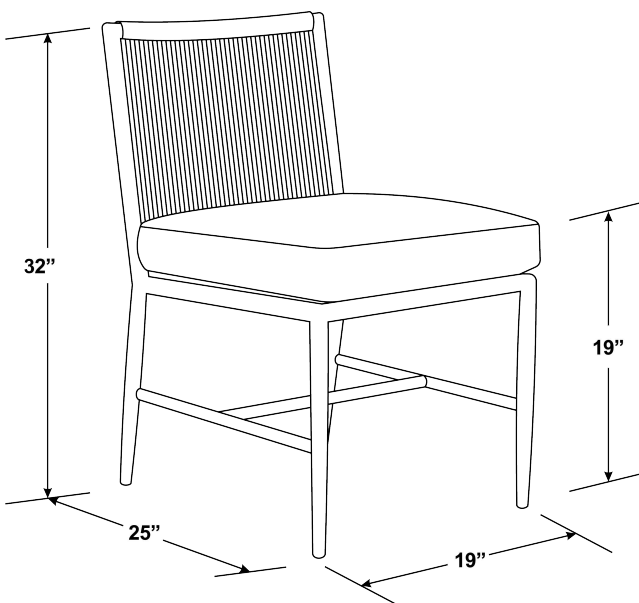

## PIETRA ARMLESS DINING CHAIR

SKU 4601-1A

### SPECS

Width: 19"

Depth: 25"

Height: 32"

Seat Height: 19"

Weight: 12 lbs

- Fully welded, scratch-resistant powder-coated aluminum frame in Graphite Finish.
- Wrapped in weather-resistant colorfast rope in Stone grey.
- Non-marking plastic glides.
- Commercial Quality Construction.
- Weather resistant, high-resiliency foam cushions.
- Stocked in Premium Sunbrella fabric in Echo Ash.
- Custom Cushions available in approx. 4 weeks.
- Standard 54" fabric COM yardage required: 1 yard.