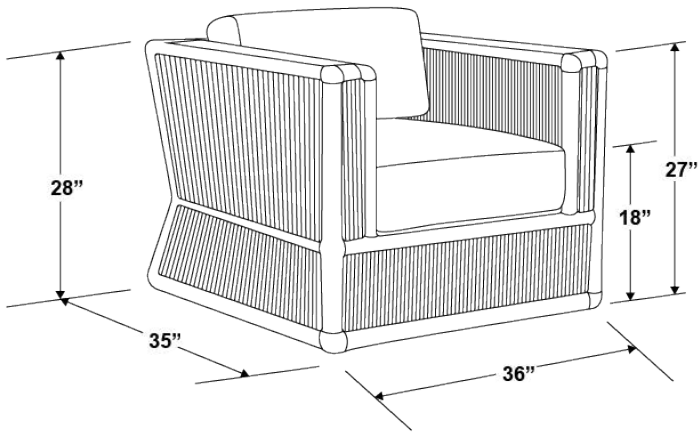

MIAMI CLUB CHAIR

SKU 4401-21

SPECS

Width: 36"
Depth: 35"
Height: 28"
Arm Height: 27"
Seat Height: 18"
Weight: 40 lbs

- Fully welded, powder coated aluminum frame.
- Wrapped in weather-resistant, colorfast outdoor rope in frost.
- Weather resistant, high-resiliency foam cushions.
- Stocked in Premium Sunbrella fabric in Echo Ash.
- Non-marking plastic glides.
- Commercial Quality Construction.
- Standard 54" fabric COM yardage required: 3 Yards.