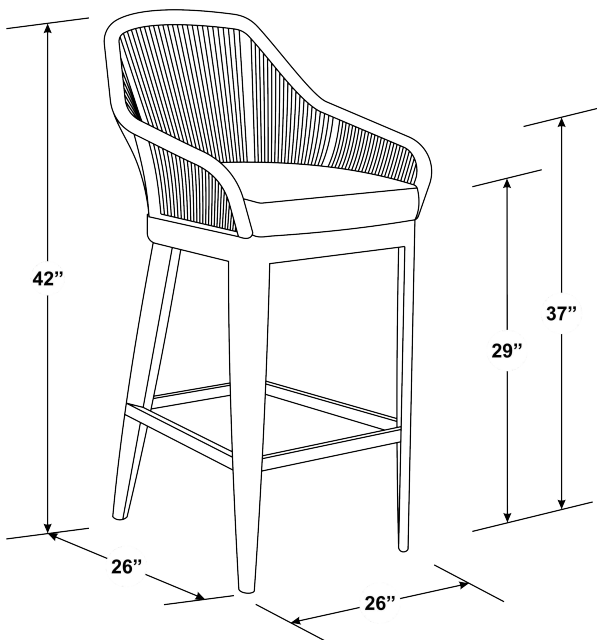

## MIAMI BAR STOOL

SKU 4401-7B

### SPECS

Width: 26"  
Depth: 26"  
Height: 35"  
Arm Height: 37"  
Seat Height: 29"  
Weight: 25 lbs

- Fully welded, powder coated aluminum frame.
- Wrapped in weather-resistant, colorfast outdoor rope in Frost.
- Weather resistant, high-resiliency foam cushions.
- Stocked in Premium Sunbrella fabric in Echo Ash.
- Non-marking plastic glides.
- Commercial Quality Construction.
- Standard 54" fabric COM yardage required: 1 Yard.