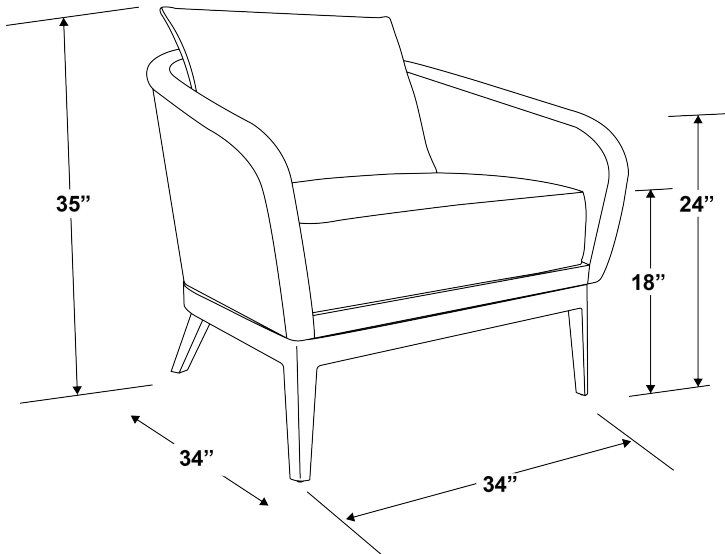

MARBELLA CLUB CHAIR

SKU 4501-21

SPECS

Width: 34"

Depth: 34"

Height: 35"

Arm Height: 24"

Seat Height: 18"

Weight: 40 lbs

- Fully welded powder-coated aluminum frame.
- Wrapped in weather-resistant colorfast rope in Stone grey.
- Non-marking plastic glides.
- Commercial Quality Construction.
- Weather resistant, high-resiliency foam cushions.
- Stocked in Premium Sunbrella fabric in Echo Ash.
- Custom Cushions available in approx. 4 weeks.
- Standard 54" fabric COM yardage required: 3.5 Yards.