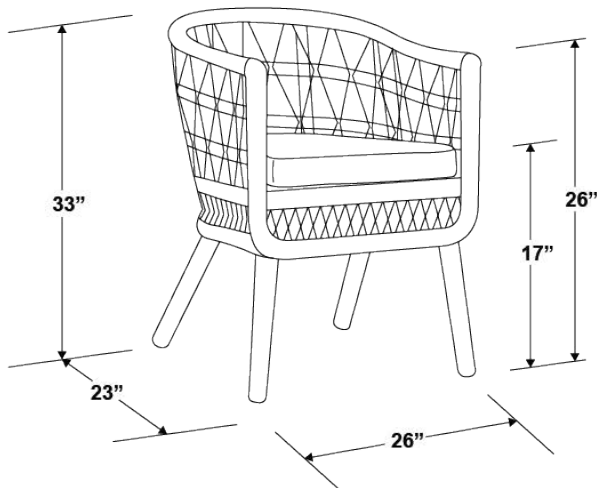

DANA DINING CHAIR

SKU 4301-1

SPECS

Width: 26"
Depth: 23"
Height: 33"
Weight: 30 lbs

- Fully welded powder-coated aluminum frame.
- Wrapped in weather-resistant, colorfast rope in Natural Linen.
- Non-marking plastic glides.
- Commercial Quality Construction.
- Weather resistant, high-resiliency foam cushions.
- Stocked in Premium Sunbrella fabric in Linen Canvas.
- Custom Cushions available in approx. 4 weeks.
- Standard 54" fabric COM yardage required: 1 yard.