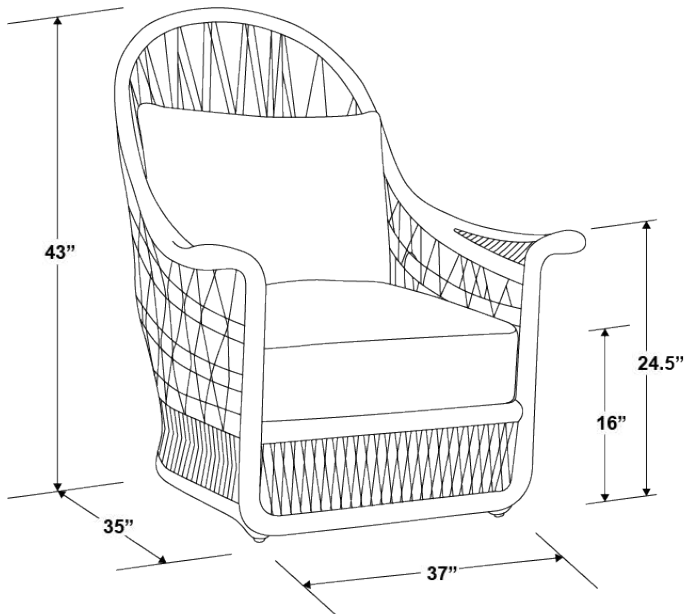

DANA WING CLUB CHAIR

SKU 4301-21W

SPECS

- Width: 37"
 - Depth: 35"
 - Height: 43"
 - Arm Height: 24.5"
 - Seat Height: 16"
 - Weight: 45 lbs
- Fully welded powder-coated aluminum frame.
 - Wrapped in weather-resistant, colorfast rope in Natural Linen.
 - Non-marking plastic glides.
 - Commercial Quality Construction.
 - Weather resistant, high-resiliency foam cushions.
 - Stocked in Premium Sunbrella fabric in Linen Canvas.
 - Custom Cushions available in approx. 4 weeks.
 - Standard 54" fabric COM yardage required: 4 yards.