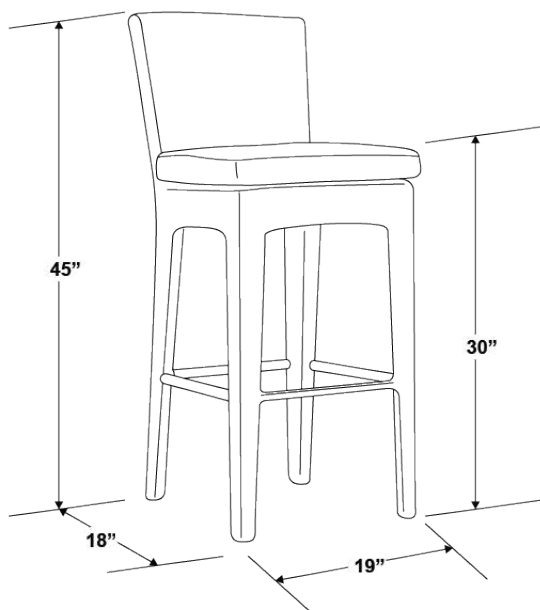

SOLANA BAR STOOL

SKU 1501-7B

SPECS

Width: 19"
Depth: 18"
Height: 45"
Seat Height: 30"
Weight: 25 lbs

- Fully welded powder-coated aluminum frame.
- Wrapped in virgin HDPE Resin Wicker in Brushed Stone.
- Non-marking plastic glides
- Commercial Quality Construction
- Sunset West Progressive Springing System Technology for comfort.
- Weather resistant, high-resiliency foam cushions.
- Stocked in Premium Sunbrella fabric in Cast Silver.
- Custom Cushions available in approx. 4 weeks.
- Standard 54" fabric COM yardage required: 1 yard.