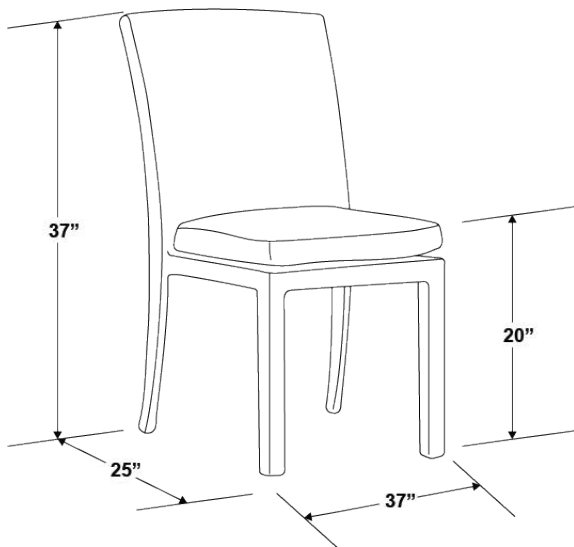

SOLANA ARMLESS DINING CHAIR

SKU 1501-1A

SPECS

Width: 37"

Depth: 25"

Height: 37"

Seat Height: 20"

Weight: 15 lbs