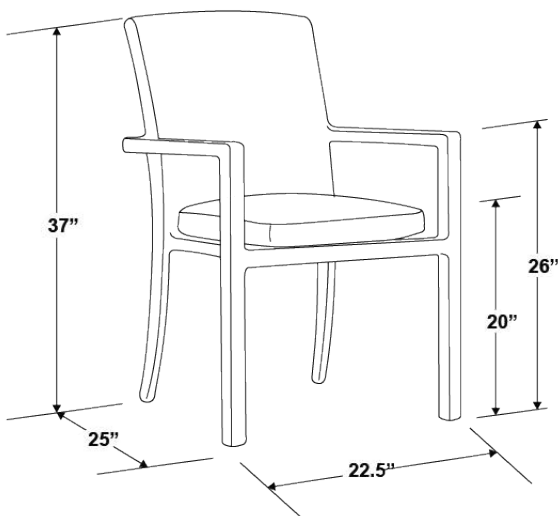

SOLANA DINING CHAIR

SKU 1501-1

SPECS

Width: 22.5"

Depth: 25"

Height: 37"

Arm Height: 26"

Seat Height: 20"

Weight: 20 lbs

- Fully welded powder-coated aluminum frame.
- Wrapped in virgin HDPE Resin Wicker in Brushed Stone.
- Non-marking plastic glides
- Commercial Quality Construction
- Sunset West Progressive Springing System Technology for comfort.
- Weather resistant, high-resiliency foam cushions.
- Stocked in Premium Sunbrella fabric in Cast Silver.
- Custom Cushions available in approx. 4 weeks.
- Standard 54" fabric COM yardage required: 1 yard.