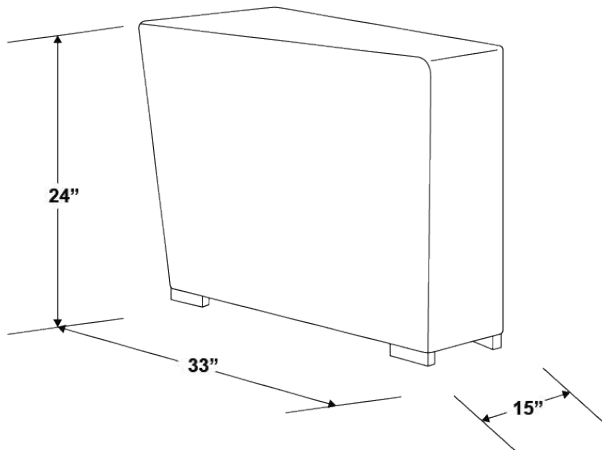

SOLANA WEDGE  
SKU 1501-WDG

SPECS

- |                |   |
|----------------|---|
| Width: 15"     | • Fully welded powder-coated aluminum frame.            |
| Depth: 33"     | • Wrapped in virgin HDPE Resin Wicker in Brushed Stone. |
| Height: 24"    | • Non-marking plastic glides                            |
| Weight: 15 lbs | • Commercial Quality Construction                       |